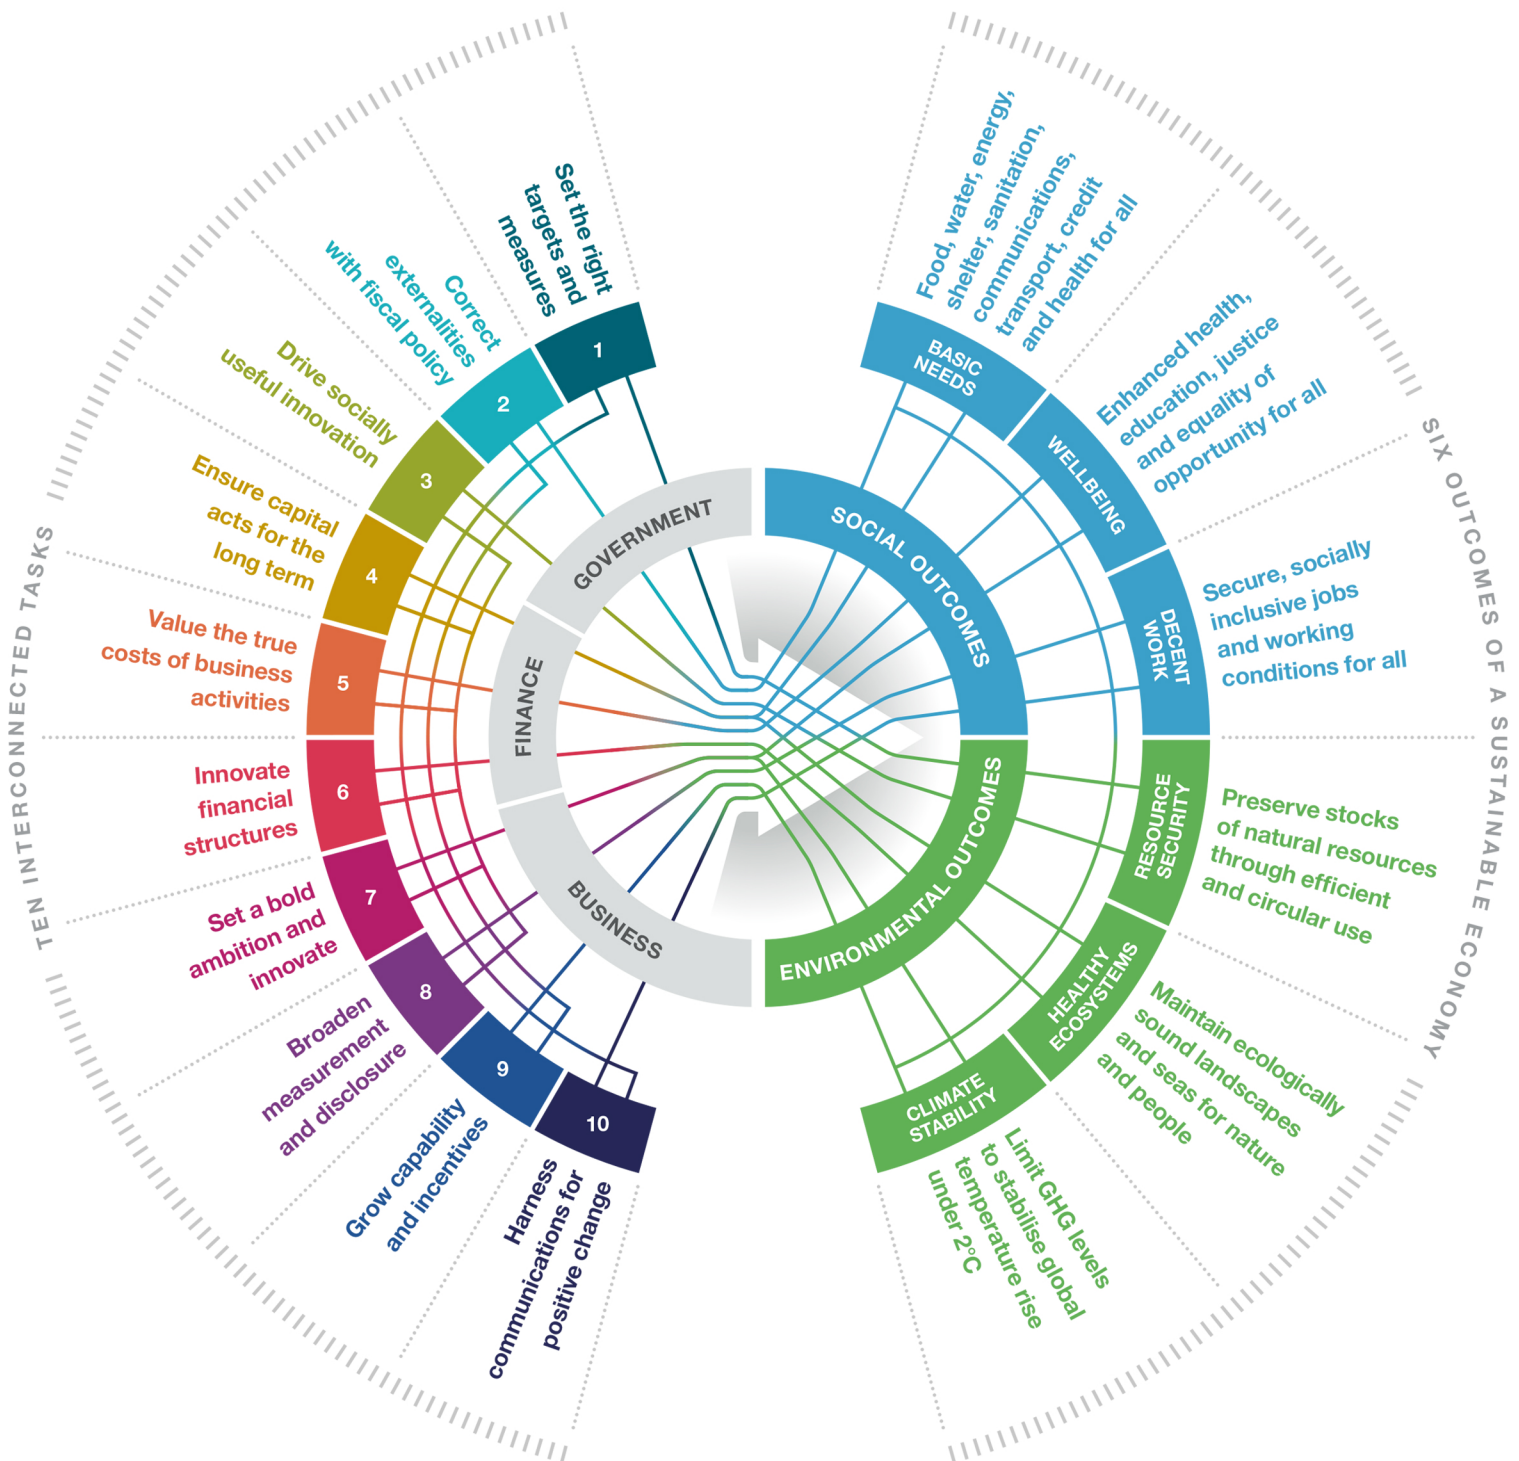

UNIVERSITY OF CAMBRIDGE

INSTITUTE FOR
SUSTAINABILITY LEADERSHIP

www.cisl.cam.ac.uk/rewire

#RewireEconomy